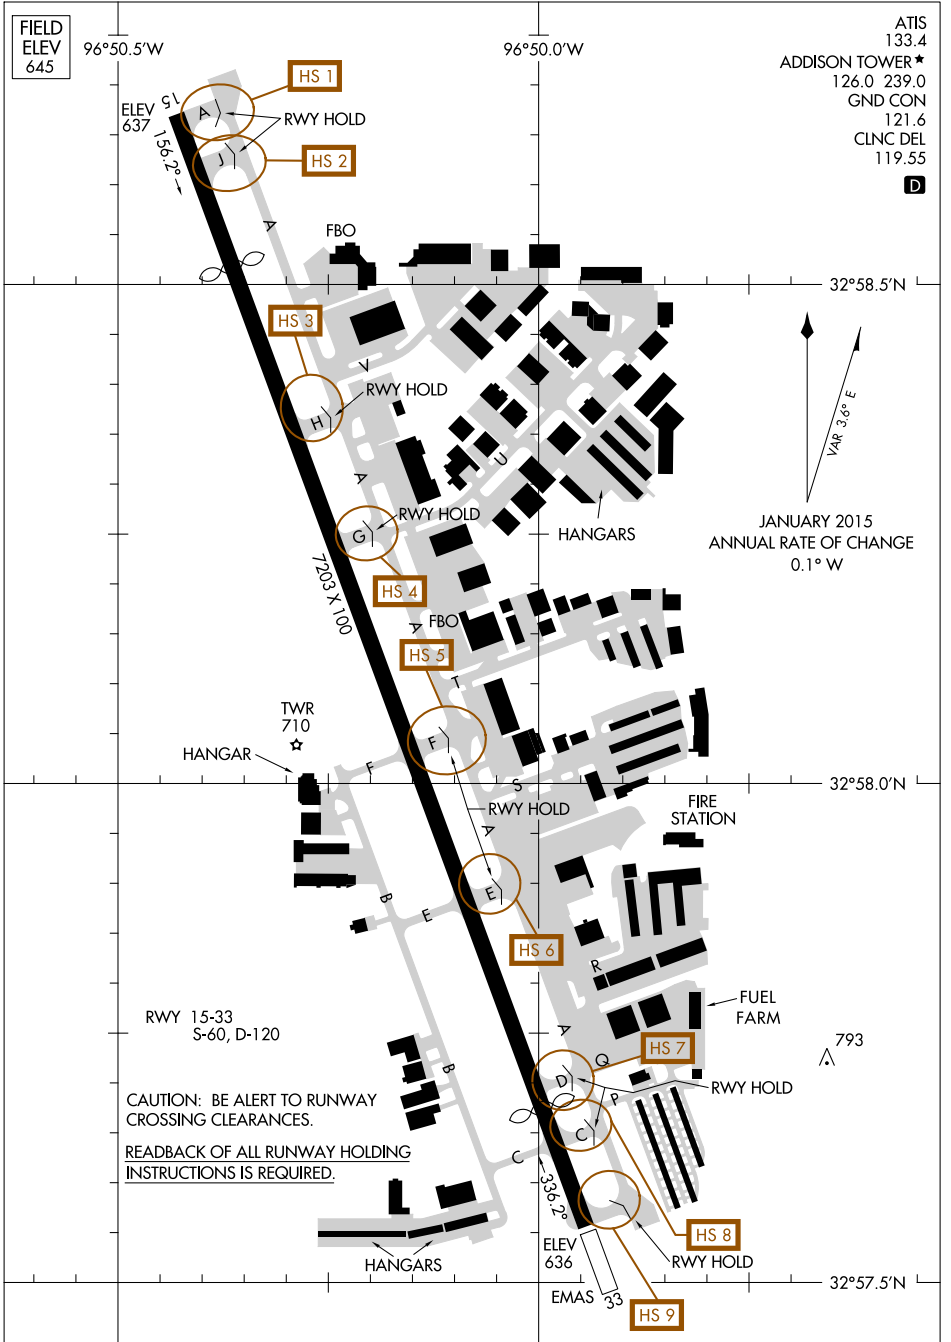

15064  
**AIRPORT DIAGRAM**

AL-768 (FAA)

**ADDISON (ADS)**  
 DALLAS, TEXAS

SC-2, 05 MAR 2015 to 02 APR 2015

SC-2, 05 MAR 2015 to 02 APR 2015

**AIRPORT DIAGRAM**  
 15064

DALLAS, TEXAS  
**ADDISON (ADS)**